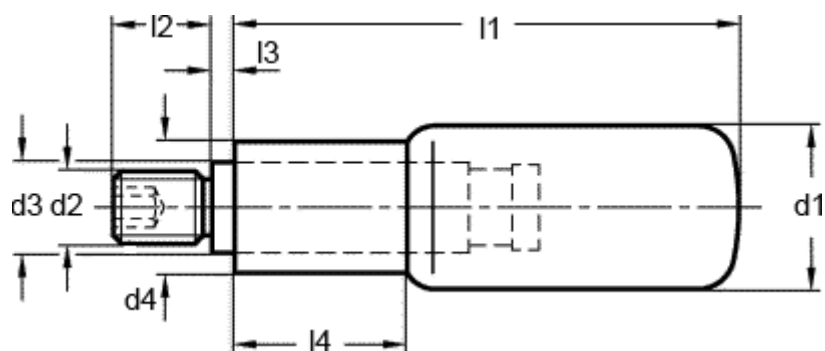

Article number: 200934201

Description: E+G Revolving handle
GN 798.1-KT-22-M10

Measures

$d1 = 22$
 $d2 = M10$
 $d3 = 14$
 $d4 = 18.5$
 $l1 = 59.0$
 $l2 = 14$
 $l3 = 2.5$
 $l4 = 21$